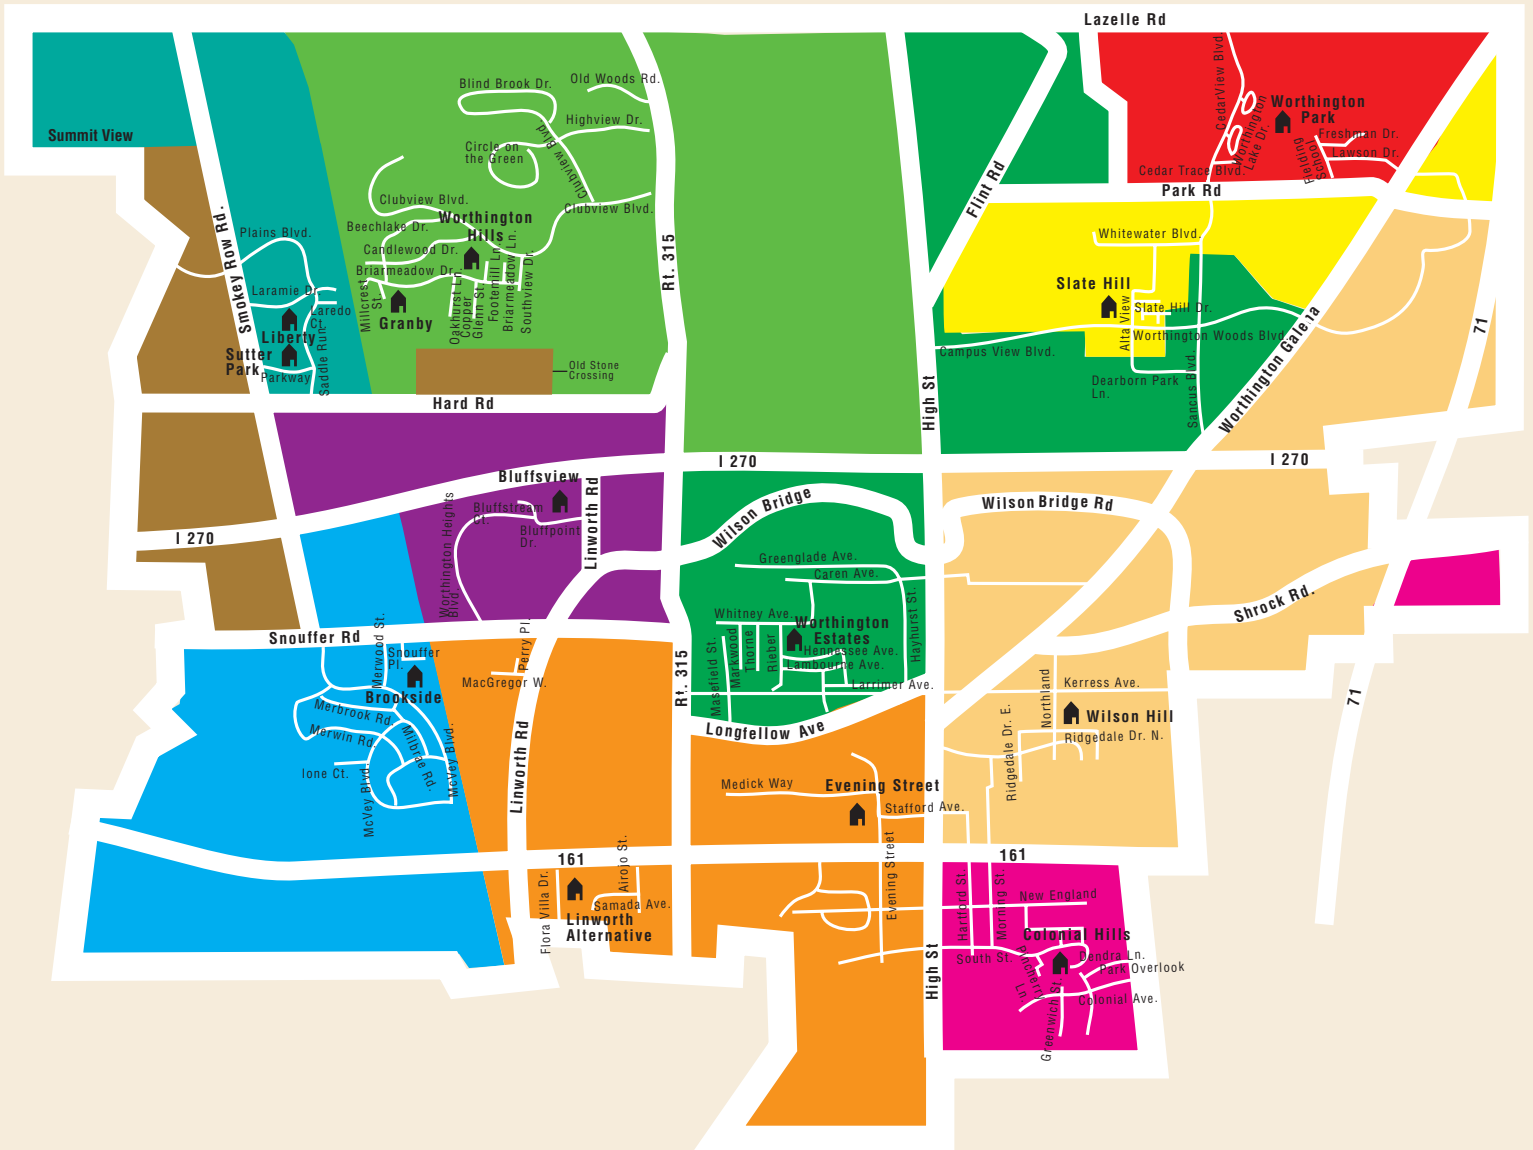

# Worthington Schools Attendance Area Plan

## ELEMENTARY SCHOOLS

**McCord Middle School**

- Liberty Elementary School
- Worthington Hills Elementary School

**Perry Middle School**

- Bluffview Elementary School
- Brookside Elementary School
- Granby Elementary School

**Kilbourne Middle School**

- Colonial Hills Elementary School
- Evening Street Elementary School
- Wilson Hill Elementary School

**Worthingway Middle School**

- Slate Hill Elementary School
- Worthington Estates Elementary School
- Worthington Park Elementary School