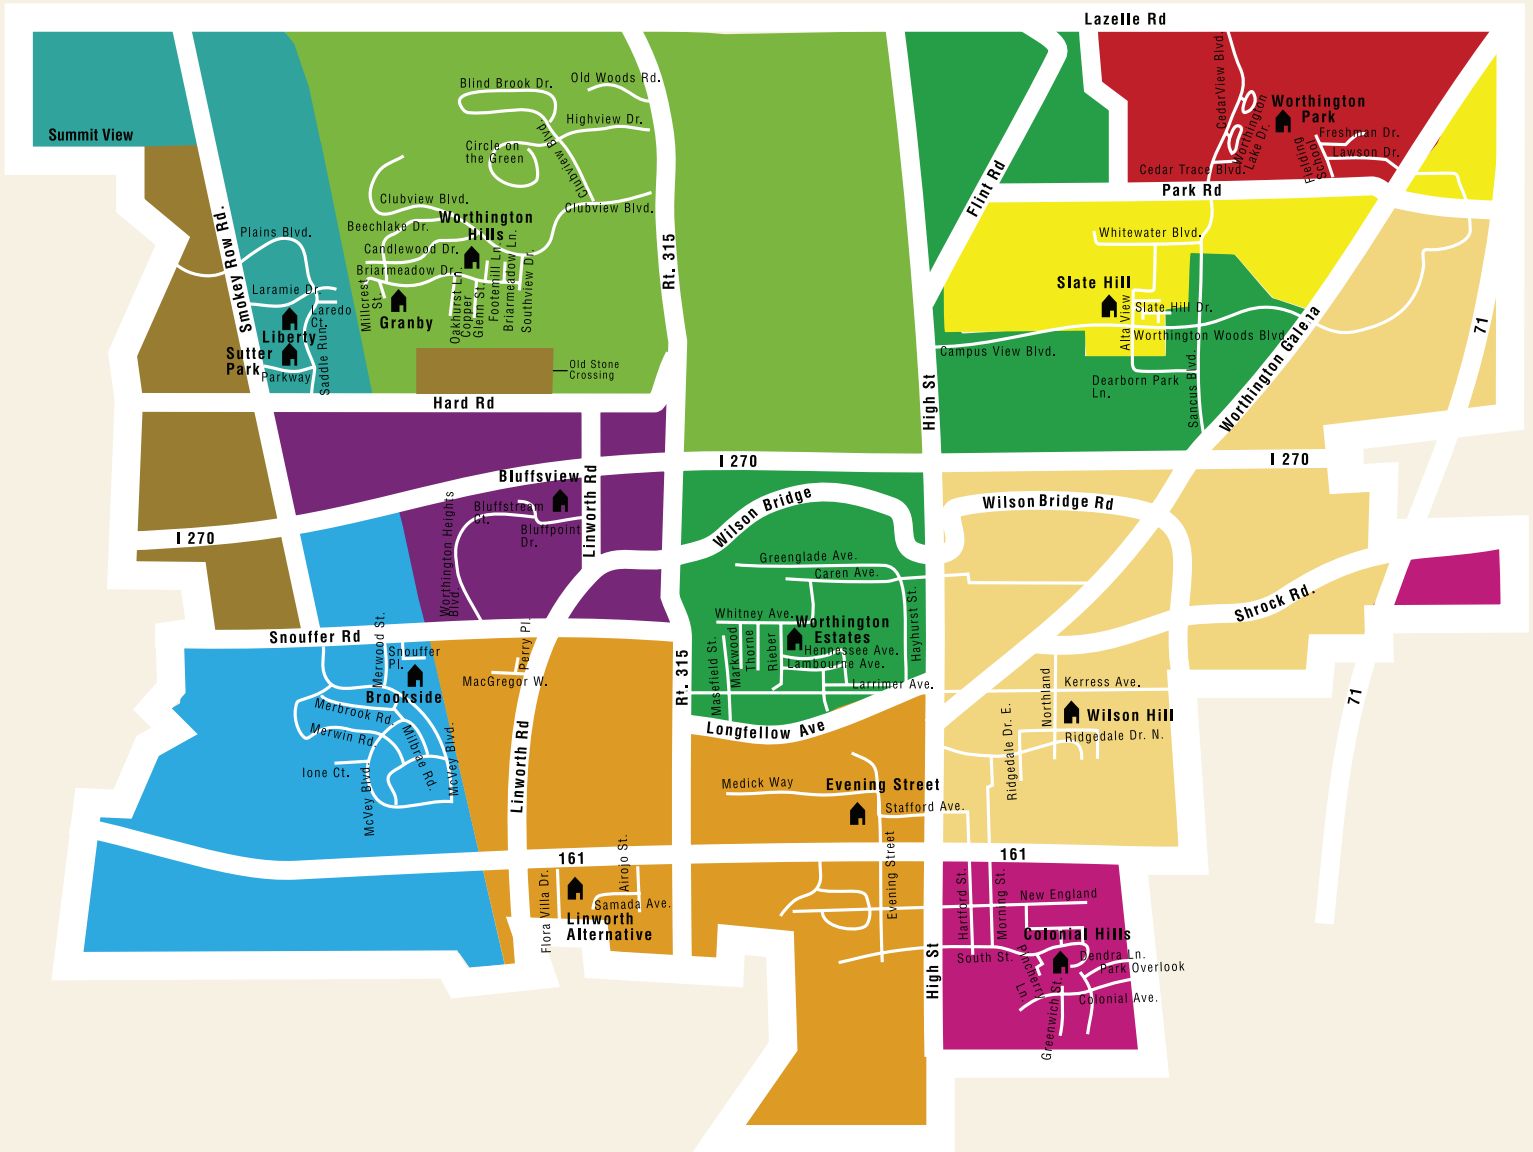

Worthington Schools Attendance Area Plan

ELEMENTARY SCHOOLS

McCord Middle School

- Bluffview Elementary School
- Brookside Elementary School
- Granby Elementary School
- Liberty Elementary School
- Worthington Hills Elementary School

Kilbourne Middle School

- Colonial Hills Elementary School
- Evening Street Elementary School
- Wilson Hill Elementary School

Worthingway Middle School

- Slate Hill Elementary School
- Worthington Estates Elementary School
- Worthington Park Elementary School