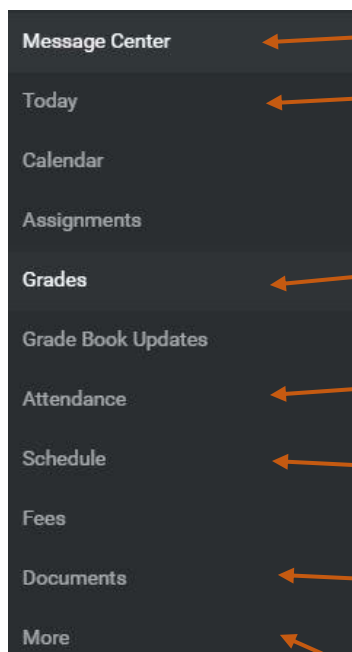

Parent instructions for using Infinite Campus

Go to worthington.k12.oh.us and scroll down to the Portal Login button under “Find It Fast”.

Input parent username and password. If you need your parent login information, click [Password Recovery Link](#) under Quick Links on the district homepage.

After logging in, you should see your name in the top right corner of the Parent Portal landing page.

To view student schedule, assignments and grades click on the Infinite Campus tile on the Home page.

Message Center displays recent school communications

Today shows assignments due today and tomorrow. *For families with multiple children, toggle on the top right to select which child you would like to view.*

Grades displays grades for each course. Select term or quarter on top of page.

Attendance shows all absences and tardies. Click on course name to open a more detailed view.

Schedule shows period, course, classroom and teacher